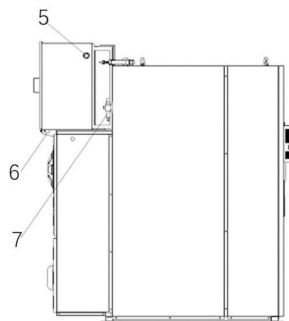

Specifications		HGD1000	HGD2000	HGD2500
Capacity	kg	50	100	125
Reversing Drum	/	yes	yes	yes
Cylinder Diameter	mm	1130	1462	1640
Cylinder Depth	mm	952	1170	1180
Volume	liter	954	1964	2493
Gas Heating Inlet	inch	3/4	3/4	1
Steam Heating Inlet	inch	1	1	1-1/4
Steam Outlet	inch	3/4	3/4	1-1/4"*2
Compressed air inlet*	mm	8	8	8
Exhaust	mm	245	295	400x400
Drive Motor	kW	1.5	2.2	3
Fan Motor	kW	2.2	3	3*2
Electric Heating	kW	45	72	72
Power Supply		380V/50Hz/3Ph Contact us for other voltages		
Door Center to Floor	mm	1147	1425	1402
Overall Width	mm	1320	1647	1849
Overall Depth	mm	1775	1880	1886
Overall Height	mm	1946	2436	2663
Net Weight	kg	800	1220	1310
Packing Width	mm	1420	body: 1747/ heating element: 1400	body: 1949/ heating element: 1400
Packing Depth	mm	1875	body: 1980/ heating element: 1500	body: 1986/ heating element: 1500
Packing Height	mm	2096	body: 1700/ heating element: 800	body: 1900/ heating element: 800

* Compressed air inlet only applies to steam heating models.

Oasis preserves the right to change the machines and the specification at any time without prior notice.

Right side

1. Controller	5. Steam inlet
2. Emergency switch	6. Steam outlet
3. Door	7. Compressed air inlet
4. lint filter door	8. Exhaust

Jinan Oasis Dry Cleaning and Laundry Equipment Co.,Ltd.

☎ Tel: +86-531-85701288 85711288

✉ E-mail: inquiry@oasisle.com

🌐 Http://www.oasislaundrygroup.com

📍 Add: No.39, Lan Xiang Middle Road, Jinan City, China