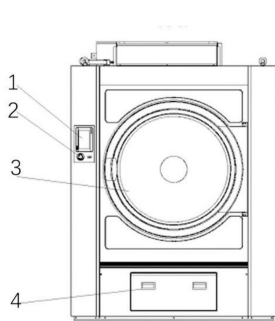

Specifications		HGD1000	HGD2000	HGD2500
Capacity	kg	50	100	125
Reversing Drum	/	yes	yes	yes
Cylinder Diameter	mm	1130	1462	1640
Cylinder Depth	mm	952	1170	1180
Volume	liter	954	1964	2493
Gas Heating Inlet	inch	3/4	3/4	1
Steam Heating Inlet	inch	1	1	1-1/4
Steam Outlet	inch	3/4	3/4	1-1/4"*2
Compressed air inlet*	mm	8	8	8
Exhaust	mm	245	295	400x400
Drive Motor	kW	1.5	2.2	3
Fan Motor	kW	2.2	3	3*2
Electric Heating	kW	45	72	72
Power Supply		380V/50Hz/3Ph Contact us for other voltages		
Door Center to Floor	mm	1147	1425	1402
Overall Width	mm	1320	1647	1849
Overall Depth	mm	1775	1880	1886
Overall Height	mm	1946	2436	2663
Net Weight	kg	800	1220	1310
Packing Width	mm	1420	body: 1747/ heating element: 1400	body: 1949/ heating element: 1400
Packing Depth	mm	1875	body: 1980/ heating element: 1500	body: 1986/ heating element: 1500
Packing Height	mm	2096	body: 1700/ heating element: 800	body: 1900/ heating element: 800

* Compressed air inlet only applies to steam heating models.

Oasis preserves the right to change the machines and the specification at any time without prior notice.

Front side