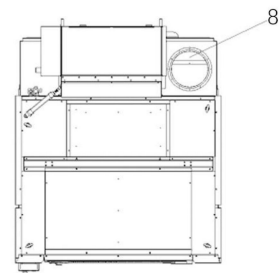

## Options

Electric heating, Steam heating or Gas heating.

Contact us for other requests.

High-end commercial and industrial laundry equipment manufacturer.

Specifications		HGD1000	HGD2000	HGD2500
Capacity	kg	50	100	125
Reversing Drum	/	yes	yes	yes
Cylinder Diameter	mm	1130	1462	1640
Cylinder Depth	mm	952	1170	1180
Volume	liter	954	1964	2493
Gas Heating Inlet	inch	3/4	3/4	1
Steam Heating Inlet	inch	1	1	1-1/4
Steam Outlet	inch	3/4	3/4	1-1/4"*2
Compressed air inlet*	mm	8	8	8
Exhaust	mm	245	295	400x400
Drive Motor	kW	1.5	2.2	3
Fan Motor	kW	2.2	3	3*2
Electric Heating	kW	45	72	72
Power Supply		380V/50Hz/3Ph Contact us for other voltages		
Door Center to Floor	mm	1147	1425	1402
Overall Width	mm	1320	1647	1849
Overall Depth	mm	1775	1880	1886
Overall Height	mm	1946	2436	2663
Net Weight	kg	800	1220	1310
Packing Width	mm	1420	body: 1747/ heating element: 1400	body: 1949/ heating element: 1400
Packing Depth	mm	1875	body: 1980/ heating element: 1500	body: 1986/ heating element: 1500
Packing Height	mm	2096	body: 1700/ heating element: 800	body: 1900/ heating element: 800

\* Compressed air inlet only applies to steam heating models.

Oasis preserves the right to change the machines and the specification at any time without prior notice.

Front side

Right side

Upper side

- |                     |                         |
|---------------------|-------------------------|
| 1. Controller       | 5. Steam inlet          |
| 2. Emergency switch | 6. Steam outlet         |
| 3. Door             | 7. Compressed air inlet |
| 4. lint filter door | 8. Exhaust              |